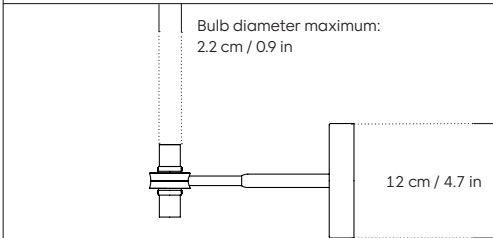

Shade material

Steel
Powder Coated
Lacquered

Base material

Steel / Aluminum
Powder Coated Black

Bulb specifications

Recommended for US:
2x G9 LED, max. 5W/120V

Recommended for EU/UK:
2x G9 LED, max. 5W/230V
or 2x G9 Halogen, max. 48W/230V

Please note that the Alphabeta lamps ship without bulbs

Cable length

2 m

Country of origin

China

Tests & certifications

CE Approved
UL Listed

3D model

3D files of all products are available on the product pages on hem.com

Modularity

This is a modular product that can be configured freely to fit your needs. Reach out to info@hem.com for assistance

Alphabeta Shades Overview

Cone Small H: 9 cm / 3.5 in D: 14 cm / 5.5 in	Cone Tall H: 17 cm / 6.6 in D: 14 cm / 5.5 in	Cone Large H: 12 cm / 4.7 in D: 34 cm / 13.3 in
Round Small H: 8 cm / 3.1 in D: 9 cm / 3.5 in	Round Medium H: 8 cm / 3.1 in D: 14 cm / 5.5 in	Round Large H: 11 cm / 4.3 in D: 19 cm / 7.4 in
Round Tall H: 15 cm / 5.9 in D: 16 cm / 6.2 in	Round Cylinder H: 21 cm / 8.3 in D: 8 cm / 3.1 in	Base The Base is also available with cable.

Alphabeta Wall Light

Side view

Alphabeta Wall Light

Front view

Base

Base with Cable