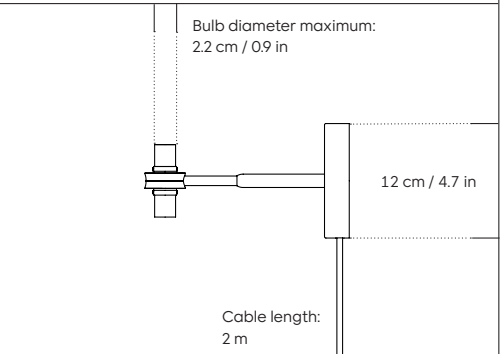

Base with Cable