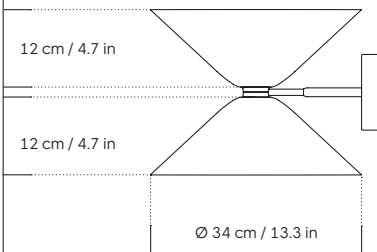

Shade material

Steel
Powder Coated
Lacquered

Base material

Steel / Aluminum
Powder Coated Black

Bulb specifications

Recommended for US:
2x G9 LED, max. 5W/120V

Recommended for EU/UK:
2x G9 LED, max. 5W/230V
or 2x G9 Halogen, max. 48W/230V

Please note that the Alphabeta lamps ship without bulbs

Cable length

2 m

Country of origin

China

Tests & certifications

CE Approved
UL Listed

3D model

3D files of all products are available on the product pages on hem.com

Modularity

This is a modular product that can be configured freely to fit your needs. Reach out to info@hem.com for assistance

Alphabeta Shades Overview

Cone Small H: 9 cm / 3.5 in D: 14 cm / 5.5 in	Cone Tall H: 17 cm / 6.6 in D: 14 cm / 5.5 in	Cone Large H: 12 cm / 4.7 in D: 34 cm / 13.3 in
Round Small H: 8 cm / 3.1 in D: 9 cm / 3.5 in	Round Medium H: 8 cm / 3.1 in D: 14 cm / 5.5 in	Round Large H: 11 cm / 4.3 in D: 19 cm / 7.4 in
Round Tall H: 15 cm / 5.9 in D: 16 cm / 6.2 in	Round Cylinder H: 21 cm / 8.3 in D: 8 cm / 3.1 in	Base The Base is also available with cable.

Alphabeta Wall Light

Side view