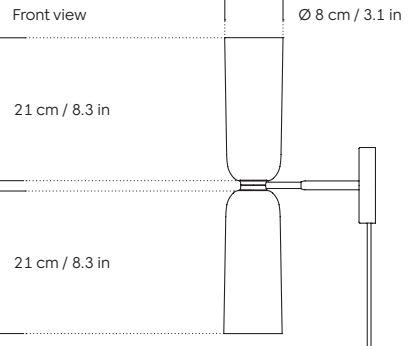

Alphabeta Wall Light

Front view