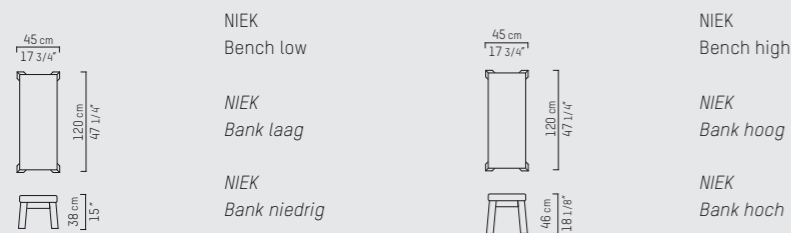

Seat depth / zitdiepte / Sitztiefe: 62 cm / 24 3/8" inch

PIETBOON

NIEK
ARMCHAIR, LOVESEAT
& COUCH

SPECIFICATION
SPECIFICATIE
SPEZIFIKATION

ENGLISH

Colors	Natural untreated teak.	
Material	Teak frame with stainless steel connections. Seat and back cushions are made of open-cell hydro draining polyurethane. Lumbar cushion filled with synthetic fibers. Included grey raincover.	
Weight / CBM	Armchair low	33 kg / 0,40 m ³
	Armchair high	34 kg / 0,42 m ³
	Loveseat low	41 kg / 0,53 m ³
	Loveseat high	42 kg / 0,57 m ³
	Couch low	59 kg / 0,90 m ³
	Couch high	60 kg / 0,96 m ³
	Bench low	27 kg / 0,35 m ³
Bench high	29 kg / 0,29 m ³	