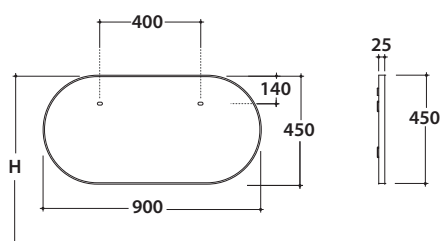

OPI MIRRORS MIRROR 90.45 OP006MAR

GLOBO

Cod. **OP006MAR**

Mirror 90x45 cm. Weight 8,7 Kg.

H = Recommended height for installation 210 cm

Cod. **OP006MAR**

Mirror 90x45 cm. Weight 8,7 Kg.

H = Recommended height for installation 190 cm

Cod. **OP007MAR**

LED-light for mirror OP006MAR and OP005MAR Installation on round side, also double installation possible. Weight 1,3 Kg.