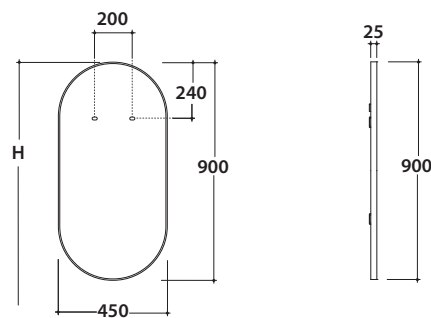

OPI MIRRORS MIRROR 90.45 OP006MAR

GLOBO

Cod. **OP006MAR**

Mirror 90x45 cm. Weight 8,7 Kg.

H = Recommended height for installation 210 cm

Cod. **OP006MAR**

Mirror 90x45 cm. Weight 8,7 Kg.

H = Recommended height for installation 190 cm

Cod. **OP007MAR**

LED-light for mirror OP006MAR and OP005MAR Installation on round side, also double installation possible. Weight 1,3 Kg.