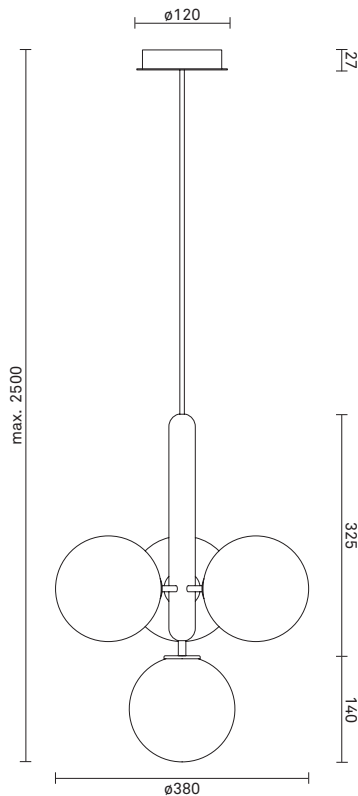

NUURA

MIIRA 4 Brass Optic

Design: Sofie Refer, 2020. EU-model.

Miira 4 in Brass finish with mouth-blown Optic Clear glass. Incl. Ceiling Plate.

The significant details of Miira are the fine curves and thin neck that gives a graceful appearance.

The Miira Collection features mouth-blown glass globes in both Opal White and Optic Clear. The Optic glass has slight variances due to the handmade process, which makes each piece unique.

Miira collection is designed with the chandelier as a centre and expands into a complete series of lights, manufactured in the highest quality.

Miira 4 a chandelier in perfect dimensions suitable both over the dining table, livingroom and kitchen areas.

Miira collection:

The Miira collection include the following products:

- **Miira 1:** Rock Grey/Brass, Opal White/Optic Clear Glass
- **Miira 1 Large:** Rock Grey/Brass, Opal White/Optic Clear Glass
- **Miira 3 Large:** Rock Grey/Brass, Opal White/Optic Clear Glass
- **Miira 4:** Rock Grey/Brass, Opal White/Optic Clear Glass
- **Miira 6:** Rock Grey, Opal White/Optic Clear Glass
- **Miira 6 Circular:** Dark Bronze, Opal White /Optic Clear Glass
- **Miira 6 Large:** Rock Grey/Brass, Opal White /Optic Clear Glass
- **Miira 8 Circular:** Dark Bronze, Opal White /Optic Clear Glass
- **Miira 13:** Rock Grey, Opal White /Optic Clear Glass
- **Miira 13 Large:** Rock Grey/Brass, Opal White /Optic Clear Glass
- **Miira Wall:** Rock Grey, Opal White /Optic Clear Glass
- **Miira Table:** Rock Grey, Opal White /Optic Clear Glass