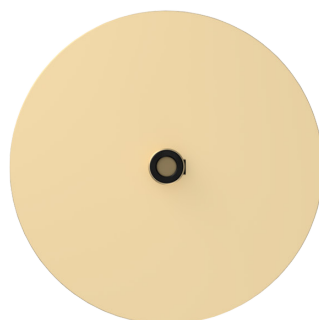

NUURA

MIIRA 4 Opal

Design: Sofie Refer, 2018. EU-model.

Miira 4 in Rock Grey finish with mouth-blown Opal White glass. Incl. Ceiling plate.

The significant details of Miira are the fine curves and thin neck that gives a graceful appearance.