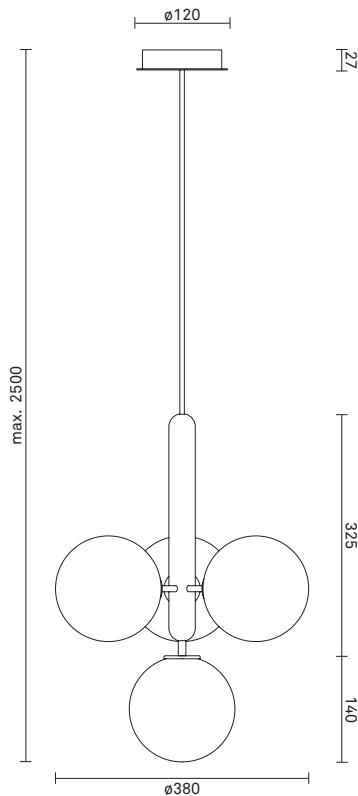

NUURA

MIIRA 4 Opal

Design: Sofie Refer, 2018. EU-model.

Miira 4 in Rock Grey finish with mouth-blown Opal White glass. Incl. Ceiling plate.

The significant details of Miira are the fine curves and thin neck that gives a graceful appearance.

The Miira Collection features mouth-blown glass globes in both Opal White and Optic Clear. The Optic Clear glass has slight variances due to the handmade process, which makes each piece unique.

Miira collection is designed with the chandelier as a centre and expands into a complete series of lights, manufactured in the highest quality.

Miira 4 a chandelier in perfect dimensions suitable both over the dining table, livingroom and kitchen areas.

Miira collection:

The Miira collection include the following products:

- **Miira 1:** Rock Grey/Brass, Opal White/Optic Clear Glass
- **Miira 1 Large:** Rock Grey/Brass, Opal White /Optic Clear Glass
- **Miira 3 Large:** Rock Grey/Brass, Opal White/Optic Clear Glass
- **Miira 4:** Rock Grey/Brass, Opal White/Optic Clear Glass
- **Miira 6:** Rock Grey, Opal White/Optic Clear Glass
- **Miira 6 Circular:** Dark Bronze, Opal White /Optic Clear Glass
- **Miira 6 Large:** Rock Grey/Brass, Opal White /Optic Clear Glass
- **Miira 8 Circular:** Dark Bronze, Opal White /Optic Clear Glass
- **Miira 13:** Rock Grey, Opal White /Optic Clear Glass
- **Miira 13 Large:** Rock Grey/Brass, Opal White /Optic Clear Glass
- **Miira Wall:** Rock Grey, Opal White /Optic Clear Glass
- **Miira Table:** Rock Grey, Opal White /Optic Clear Glass