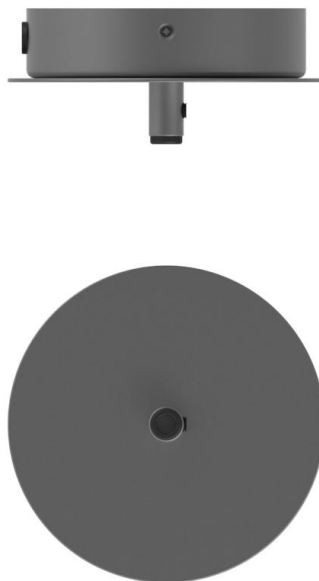

NUURA

MIIRA 4 Brass Optic

Design: Sofie Refer, 2020. EU-model.

Miira 4 in Brass finish with mouth-blown Optic Clear glass. Incl. Ceiling Plate.

The significant details of Miira are the fine curves and thin neck that gives a graceful appearance.