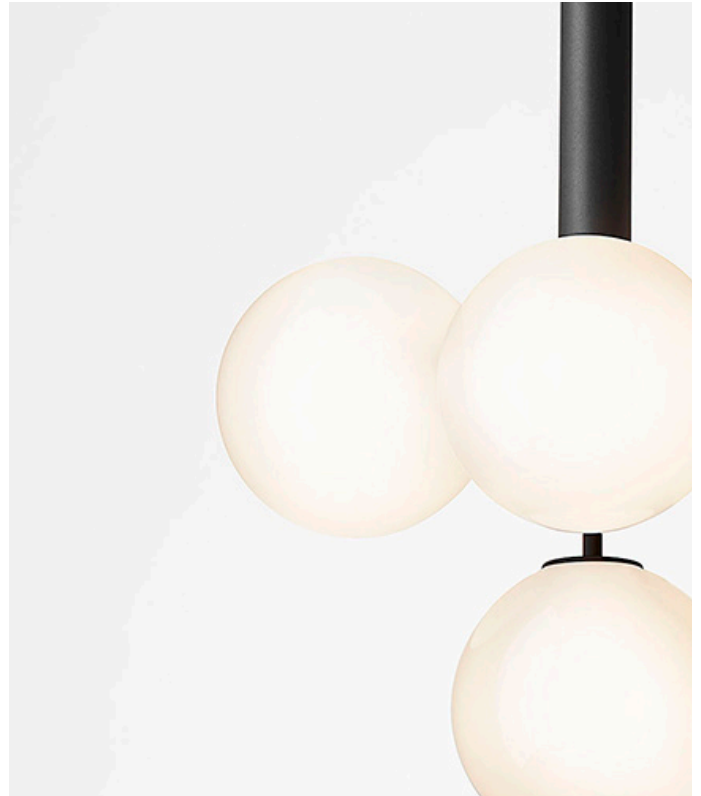

NUURA

MIIRA 4 Optic

Design: Sofie Refer, 2018. EU-model.

Miira 4 in Rock Grey finish with mouth-blown Optic Clear glass Incl. Ceiling plate.

The significant details of Miira are the fine curves and thin neck that gives a graceful appearance.

The Miira Collection features mouth-blown glass globes in both Opal White and Optic Clear. The Optic glass has slight variances due to the handmade process, which makes each piece unique.

Miira collection is designed with the chandelier as a centre and expands into a complete series of lights, manufactured in the highest quality.

NUURA

MIIRA 4 Opal

Design: Sofie Refer, 2018. EU-model.

Miira 4 in Rock Grey finish with mouth-blown Opal White glass. Incl. Ceiling plate.

The significant details of Miira are the fine curves and thin neck that gives a graceful appearance.