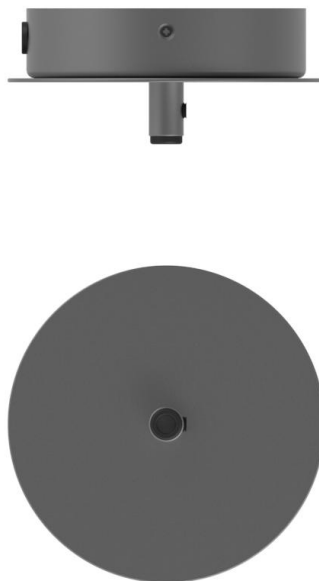

Recommended light source:

Illumination G9 (344-09), 3.6W LED, 2700K, 400lm

Energy efficiency class:

A+ + (with recommended bulb)

Dimmability:

Can be fitted with an aligned dimmer.

DALI compatible

Included ceiling plate: