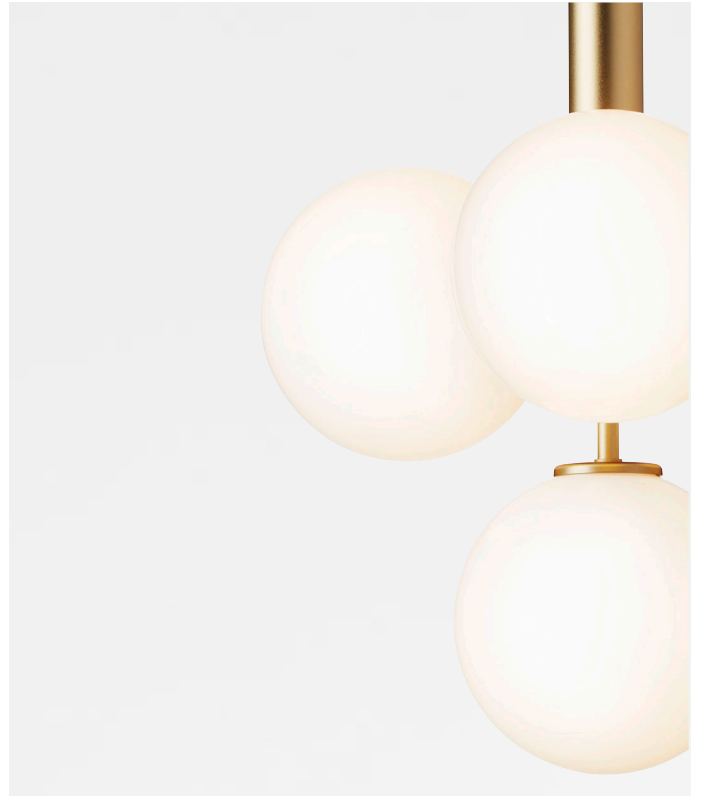

NUURA

MIIRA 4 Optic

Design: Sofie Refer, 2018. EU-model.

Miira 4 in Rock Grey finish with mouth-blown Optic Clear glass Incl. Ceiling plate.

The significant details of Miira are the fine curves and thin neck that gives a graceful appearance.

The Miira Collection features mouth-blown glass globes in both Opal White and Optic Clear. The Optic glass has slight variances due to the handmade process, which makes each piece unique.

Miira collection is designed with the chandelier as a centre and expands into a complete series of lights, manufactured in the highest quality.

NUURA

MIIRA 4 Brass

Design: Sofie Refer, 2020. EU-model.

**Miira 4 in Brass finish with mouth-blown Opal White glass
Incl. Ceiling plate.**

The significant details of Miira are the fine curves and thin neck that gives a graceful appearance.