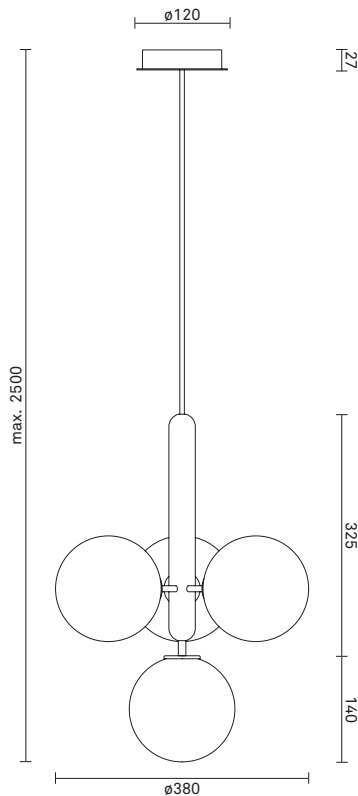

NUURA

MIIRA 4 Optic

Design: Sofie Refer, 2018. EU-model.

Miira 4 in Rock Grey finish with mouth-blown Optic Clear glass Incl. Ceiling plate.

The significant details of Miira are the fine curves and thin neck that gives a graceful appearance.

The Miira Collection features mouth-blown glass globes in both Opal White and Optic Clear. The Optic glass has slight variances due to the handmade process, which makes each piece unique.

Miira collection is designed with the chandelier as a centre and expands into a complete series of lights, manufactured in the highest quality.

Miira 4 a chandelier in perfect dimensions suitable both over the dining table, livingroom and kitchen areas.

Miira collection:

The Miira collection include the following products:

- **Miira 1:** Rock Grey/Brass, Opal White/Optic Clear Glass
- **Miira 1 Large:** Rock Grey/Brass, Opal White /Optic Clear Glass
- **Miira 3 Large:** Rock Grey/Brass, Opal White/Optic Clear Glass
- **Miira 4:** Rock Grey/Brass, Opal White/Optic Clear Glass
- **Miira 6:** Rock Grey, Opal White/Optic Clear Glass
- **Miira 6 Circular:** Dark Bronze, Opal White /Optic Clear Glass
- **Miira 6 Large:** Rock Grey/Brass, Opal White /Optic Clear Glass
- **Miira 8 Circular:** Dark Bronze, Opal White /Optic Clear Glass
- **Miira 13:** Rock Grey, Opal White /Optic Clear Glass
- **Miira 13 Large:** Rock Grey/Brass, Opal White /Optic Clear Glass
- **Miira Wall:** Rock Grey, Opal White /Optic Clear Glass
- **Miira Table:** Rock Grey, Opal White /Optic Clear Glass