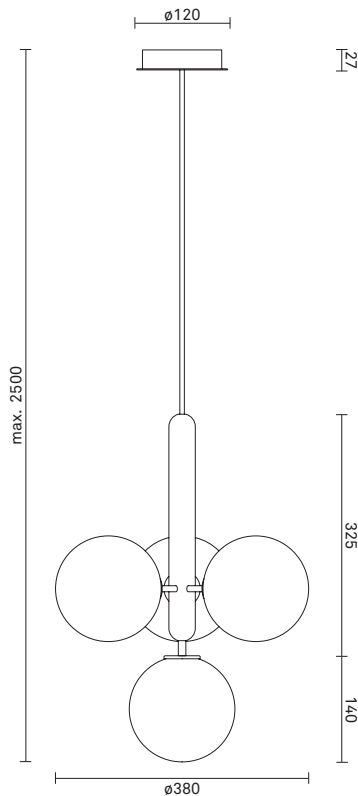

NUURA

MIIRA 4 Brass

Design: Sofie Refer, 2020. EU-model.

**Miira 4 in Brass finish with mouth-blown Opal White glass
Incl. Ceiling plate.**

The significant details of Miira are the fine curves and thin neck that gives a graceful appearance.

The Miira Collection features mouth-blown glass globes in both Opal White and Optic Clear. The Optic glass has slight variances due to the handmade process, which makes each piece unique.

Miira collection is designed with the chandelier as a centre and expands into a complete series of lights, manufactured in the highest quality.

Miira 4 a chandelier in perfect dimensions suitable both over the dining table, livingroom and kitchen areas.

Miira collection:

The Miira collection include the following products:

- **Miira 1:** Rock Grey/Brass, Opal White/Optic Clear Glass
- **Miira 1 Large:** Rock Grey/Brass, Opal White /Optic Clear Glass
- **Miira 3 Large:** Rock Grey/Brass, Opal White/Optic Clear Glass
- **Miira 4:** Rock Grey/Brass, Opal White/Optic Clear Glass
- **Miira 6:** Rock Grey, Opal White/Optic Clear Glass
- **Miira 6 Circular:** Dark Bronze, Opal White /Optic Clear Glass
- **Miira 6 Large:** Rock Grey/Brass, Opal White /Optic Clear Glass
- **Miira 8 Circular:** Dark Bronze, Opal White /Optic Clear Glass
- **Miira 13:** Rock Grey, Opal White /Optic Clear Glass
- **Miira 13 Large:** Rock Grey/Brass, Opal White /Optic Clear Glass
- **Miira Wall:** Rock Grey, Opal White /Optic Clear Glass
- **Miira Table:** Rock Grey, Opal White /Optic Clear Glass