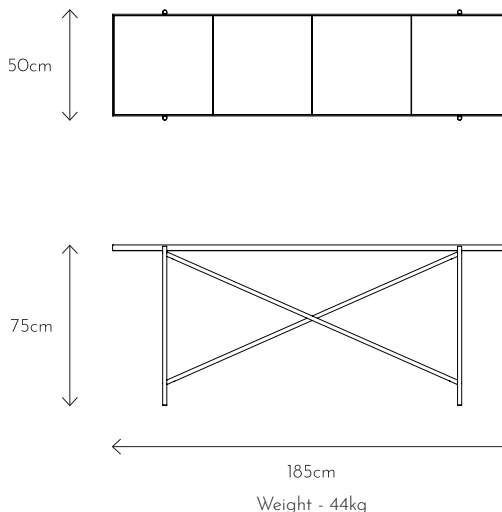

Frame Options