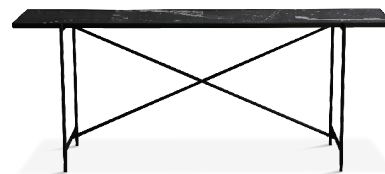

Console

Designed by Emil Thorup

Description

The sleek and slim Console works perfectly in anything from a hallway to your living room. A tasteful piece that adds old world elegance to any home. The Console comes in four different marble options.

Designer & Year

Emil Thorup 2015

Type

Console

Use

Indoor

Country of Production

Lithuania