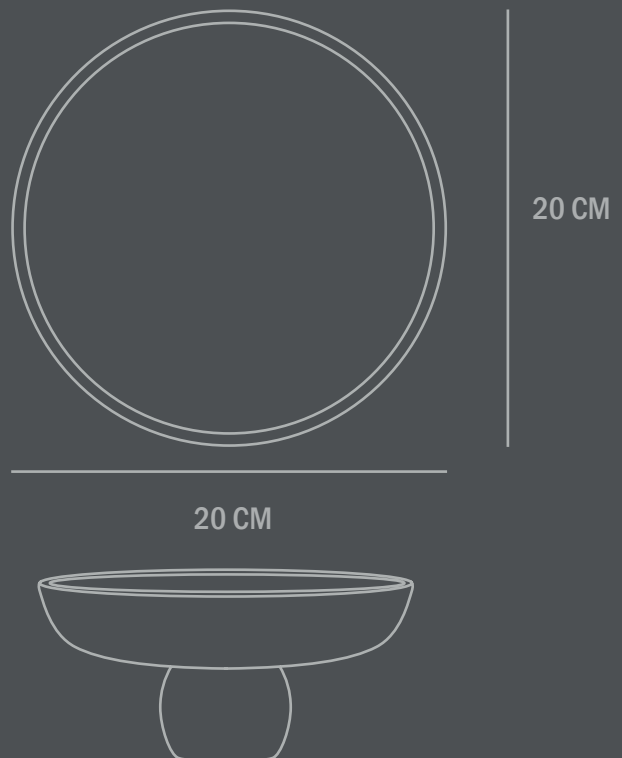

Dimensions: L43 / W43 / H18 CM

Country of origin: CN

Product weight: 3,50 Kgs

Packaging:
Dimensions: L50,5 / W27,5 / H50,5 CM
Total weight incl. product: 5,00 Kgs
Number of parcels: 1
Material: Brown cardboard

Dimensions: L30 / W30 / H15 CM

Country of origin: CN

Product weight: 1,50 Kgs

Packaging:
Dimensions: L37 / W22 / H37 CM
Total weight incl. product: 2,50 Kgs
Number of parcels: 1
Material: Brown cardboard

30 CM

15 CM

101

C O P E N H A G E N

BABURU BOWL MINI

Balancing on top of a small bubble, the Baburu Bowl is a sculptural take on a traditional Japanese bowl design. Baburu, the Japanese name for bubble, comes in three different sizes, and can be used for both storage or stand alone as an artistic object to elevate a space.

Dimensions: L20 / W20 / H10 CM

Country of origin: CN

Product weight: 0,60 Kgs

Packaging:
Dimensions: L26 / W17 / H28 CM
Total weight incl. product: 0,90 Kgs
Number of parcels: 1
Material: Brown cardboard