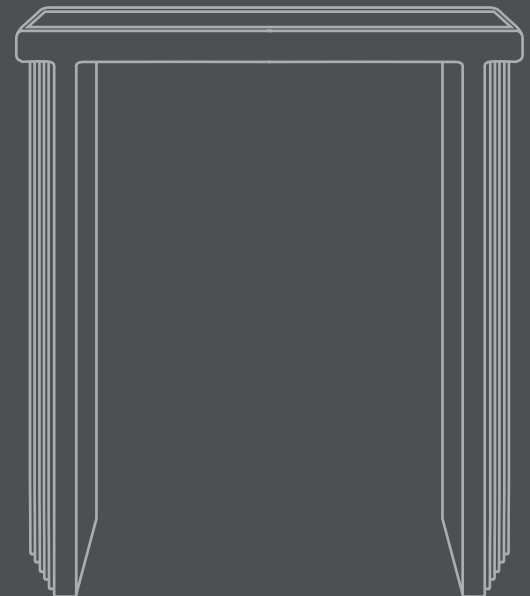

Made from a base of fiber concrete, the Arch Console features a tabletop of exquisite marble, emphasising the rich and beautiful patterns of natural stone. The polished surface softly reflects light, adding a warmth to the Arch Console.

Arch Bench is made entirely from cast fiber concrete, with the option of adding the Arch Bench for increased comfort. The rectangular Arch Bench is made of foam with linen fabric in color chalk, creating a beautiful contrast between the smooth concrete surface and the tactile cushion.

Care instructions:
Use a soft dry cloth to clean the product.
Do not use household cleaners.
Not frost-proof

Dimensions: L70 / W33,5 / H80 CM

Country of origin: CN

Product weight: 24 Kgs

Packaging:
Dimensions: L80,5 / W43,5 / H91,3 CM
Total weight incl. product: 26,5 Kgs
Number of parcels: 1
Material: Brown cardboard

33,5 CM

70 CM

80 CM