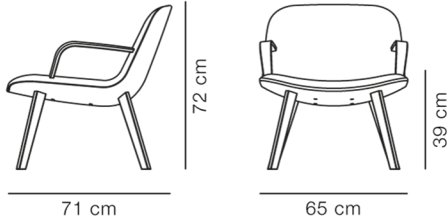

Oak black lacquer

Re-Wool 128

Oak lacquer

Gentle 873

Oak lacquer

DIMENSIONS

Weight: 17 kg

PACKAGING INFORMATION

L: 77 cm, W: 76 cm, H: 80 cm,

Cbm: 0,5m³

20 kg

CARE & MAINTENANCE

Our Care & Maintenance offers guidance for best maintenance of our furniture. It includes advice and instructions on cleaning and caring for specific materials to ensure a long life of your furniture. Find your product on our product site and navigate to the Product Care menu: