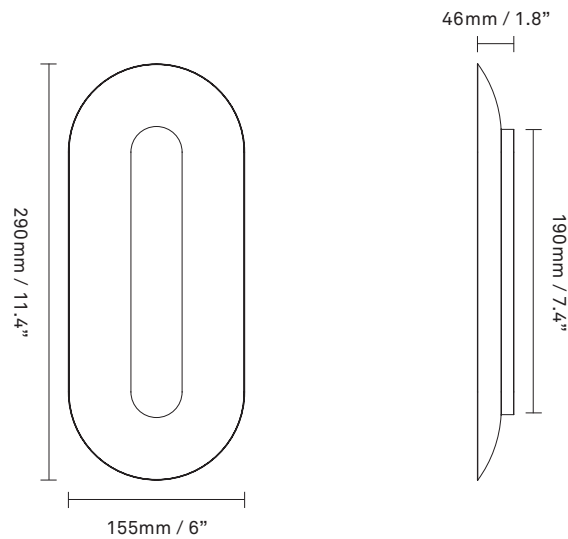

Sasi Small provides an indirect light carried and emphasized by the larger, rounded lampshade made in a satin finish, while the mirror effect of the smaller shade creates detailed reflections of the surroundings and light in the room. Cable not included.

Explore the rest of the **Sasi** collection on our website, [here](#)

Product no.: EU - 2085001

Certifications: CE, IP20, Class II

Type: Wall lamp - indoor

For information about IP ratings, click [here](#)

Colour: Metal: satin brass, polished brass

Cleaning: Use a soft dry cloth to clean the product.
Do not use household cleaners.

Materials: Anodized metal

Dimensions: 290mm / 11.4in x 155mm / 6in
Backplate: 190mm / 7.4in
x 46mm / 1.8in

Light source: Integrated LED 11W
Colour Temp.: 3000 Kelvin
Lumen: 962 lm
CRI: >90Ra
Dimmable 300 mA LED driver

Weight: 540g

Packaging: Dimensions: L: 345mm / 13.5in x
W: 210mm / 8.2in x H: 950mm / 37.4in
Weight: 400 g
Total weight incl. product: 940g
Number of parcels: 1
Material: Brown cardboard.

Light sources included

Dimmable if installed with appropriate LED dimmer.

Works with appropriate lighting control module. Module can be added to delivery on request.

Find our recommendations [here](#)