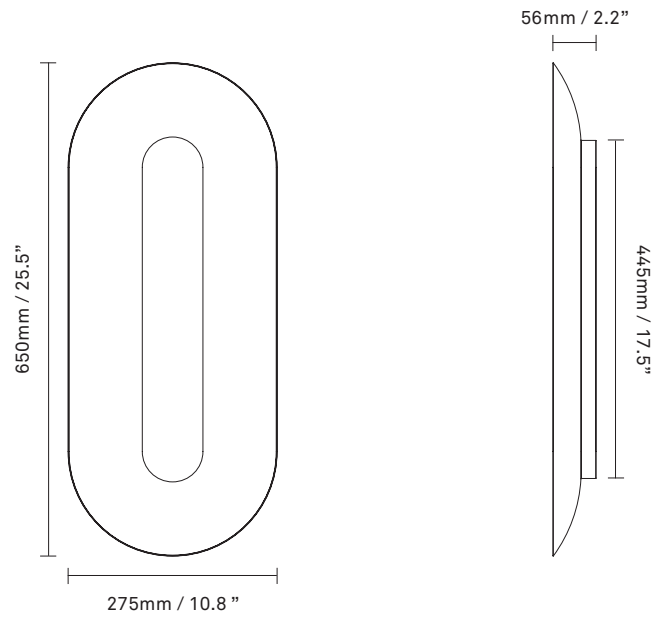

Sasi Large provides an indirect light carried and emphasized by the larger, rounded lampshade made in a satin finish, while the mirror effect of the smaller shade creates detailed reflections of the surroundings and light in the room. Cable not included.

Explore the rest of the **Sasi** collection on our website, [here](#)

Product no.: EU - 2085004

Certifications: CE, IP20, Class II

Type: Wall lamp - indoor

For information about IP ratings, click [here](#)

Colour: Metal: satin silver, polished silver

Cleaning: Use a soft dry cloth to clean the product.
Do not use household cleaners.

Materials: Anodized metal

Dimensions: 650mm / 25.5in x 275mm / 10.8in
Backplate: 445mm / 17.5in
x 56mm / 2.2in

Light source: Integrated LED 21W
Colour Temp.: 3000 Kelvin
Lumen: 1996 lm
CRI: >90Ra
Dimmable 700 mA LED driver

Weight: 1500g

Packaging: Dimensions: L: 705mm / 27.7in x
W: 335mm / 13.2in x H: 950mm / 37.4in
Weight: 1200 g
Total weight incl. product: 2700 g
Number of parcels: 1
Material: Brown cardboard.

Light sources included

Dimmable if installed with appropriate LED dimmer.

Works with appropriate lighting control module. Module can be added to delivery on request.

Find our recommendations [here](#)