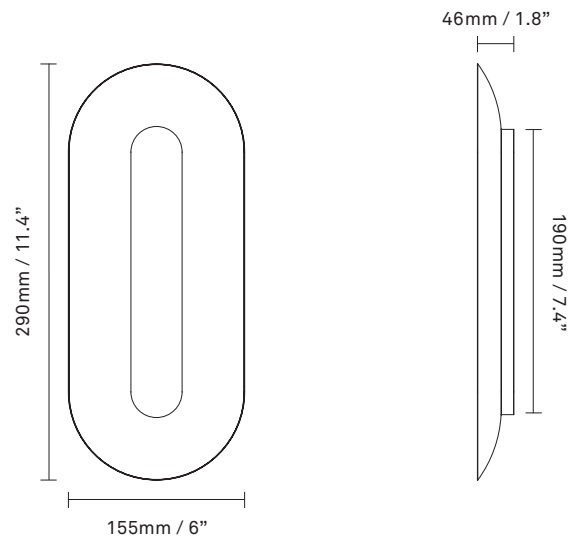

Sasi Small provides an indirect light carried and emphasized by the larger, rounded lampshade made in a satin finish, while the mirror effect of the smaller shade creates detailed reflections of the surroundings and light in the room. Cable not included.

Explore the rest of the **Sasi collection** on our website, [here](#)

Product no.: EU - 2085002

Certifications: CE, IP20, Class II

Type: Wall lamp - indoor

For information about IP ratings, click [here](#)

Colour: Metal: satin silver, polished silver

Cleaning: Use a soft dry cloth to clean the product.
Do not use household cleaners.

Materials: Anodized metal

Dimensions: 290mm / 11.4in x 155mm / 6in
Backplate: 190mm / 7.4in
x 46mm / 1.8in

Light source: Integrated LED 11W
Colour Temp.: 3000 Kelvin
Lumen: 962 lm
CRI: >90Ra
Dimmable 300 mA LED driver

Weight: 540g

Packaging: Dimensions: L: 345mm / 13.5in x
W: 210mm / 8.2in x H: 950mm / 37.4in
Weight: 400 g
Total weight incl. product: 940g
Number of parcels: 1
Material: Brown cardboard.

Light sources included

Dimmable if installed with appropriate LED dimmer.

Works with appropriate lighting control module. Module can be added to delivery on request.

Find our recommendations [here](#)