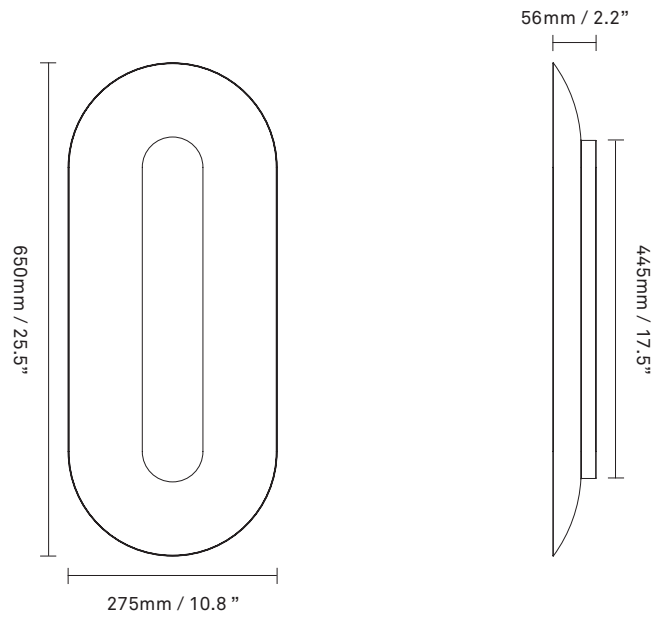

Sasi Large provides an indirect light carried and emphasized by the larger, rounded lampshade made in a satin finish, while the mirror effect of the smaller shade creates detailed reflections of the surroundings and light in the room. Cable not included.

Explore the rest of the **Sasi** collection on our website, [here](#)

Product no.: EU - 2085002

Certifications: CE, IP20, Class II

Type: Wall lamp - indoor

For information about IP ratings, click [here](#)

Colour: Metal: satin brass, polished brass

Cleaning: Use a soft dry cloth to clean the product.
Do not use household cleaners.

Materials: Anodized metal

Dimensions: 650mm / 25.5in x 275mm / 10.8in
Backplate: 445mm / 17.5in
x 56mm / 2.2in

Light source: Integrated LED 21W
Colour Temp.: 3000 Kelvin
Lumen: 1996 lm
CRI: >90Ra
Dimmable 700 mA LED driver

Weight: 1500g

Packaging: Dimensions: L: 705mm / 27.7in x
W: 335mm / 13.2in x H: 950mm / 37.4in
Weight: 1200 g
Total weight incl. product: 2700 g
Number of parcels: 1
Material: Brown cardboard.

Light sources included

Dimmable if installed with appropriate LED dimmer.

Works with appropriate lighting control module. Module can be added to delivery on request.

Find our recommendations [here](#)