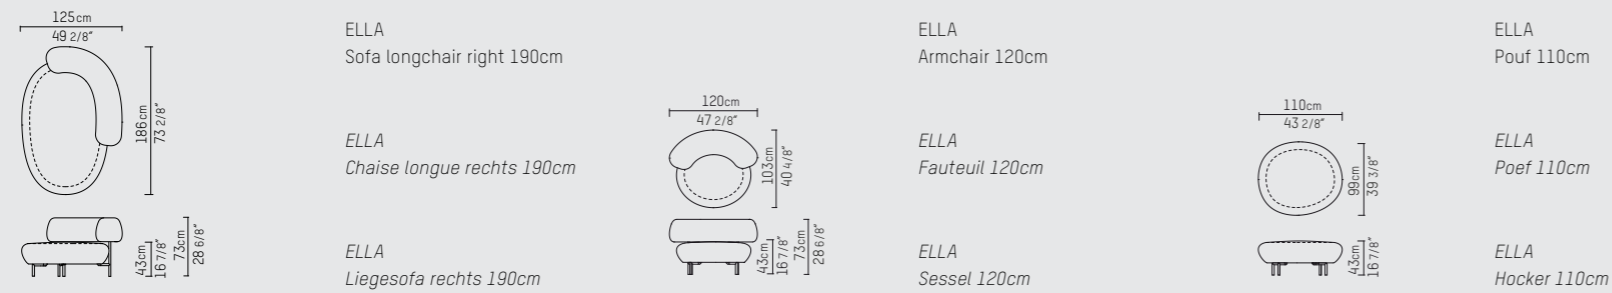

Seat depth / zitdiepte / Sitztiefe: 64 cm / 25 2/8" inch

PIETBOON

ELLA
SOFA & ARMCHAIR

SPECIFICATION

SPECIFICATIE

SPEZIFIKATION

ENGLISH

Upholstery	Piet Boon fabrics cat.P and High Performance. Piet Boon leathers cat.D, S and R.	
Material	Feet: Light or dark bronze colored cast aluminum. Body: Wooden frame with serpentine springs, upholstered with different densities of high resilience foam and covered with memory foam (seat) and polyester fibers (back). Covers are fixed.	
Weight / CBM	Sofa large l/r	88 kg / 4,82 m ³
	Sofa small l/r	65 kg / 3,69 m ³
	Longchair l/r	48 kg / 2,16 m ³
	Armchair	32 kg / 1,18 m ³
	Pouf	24 kg / 0,76 m ³